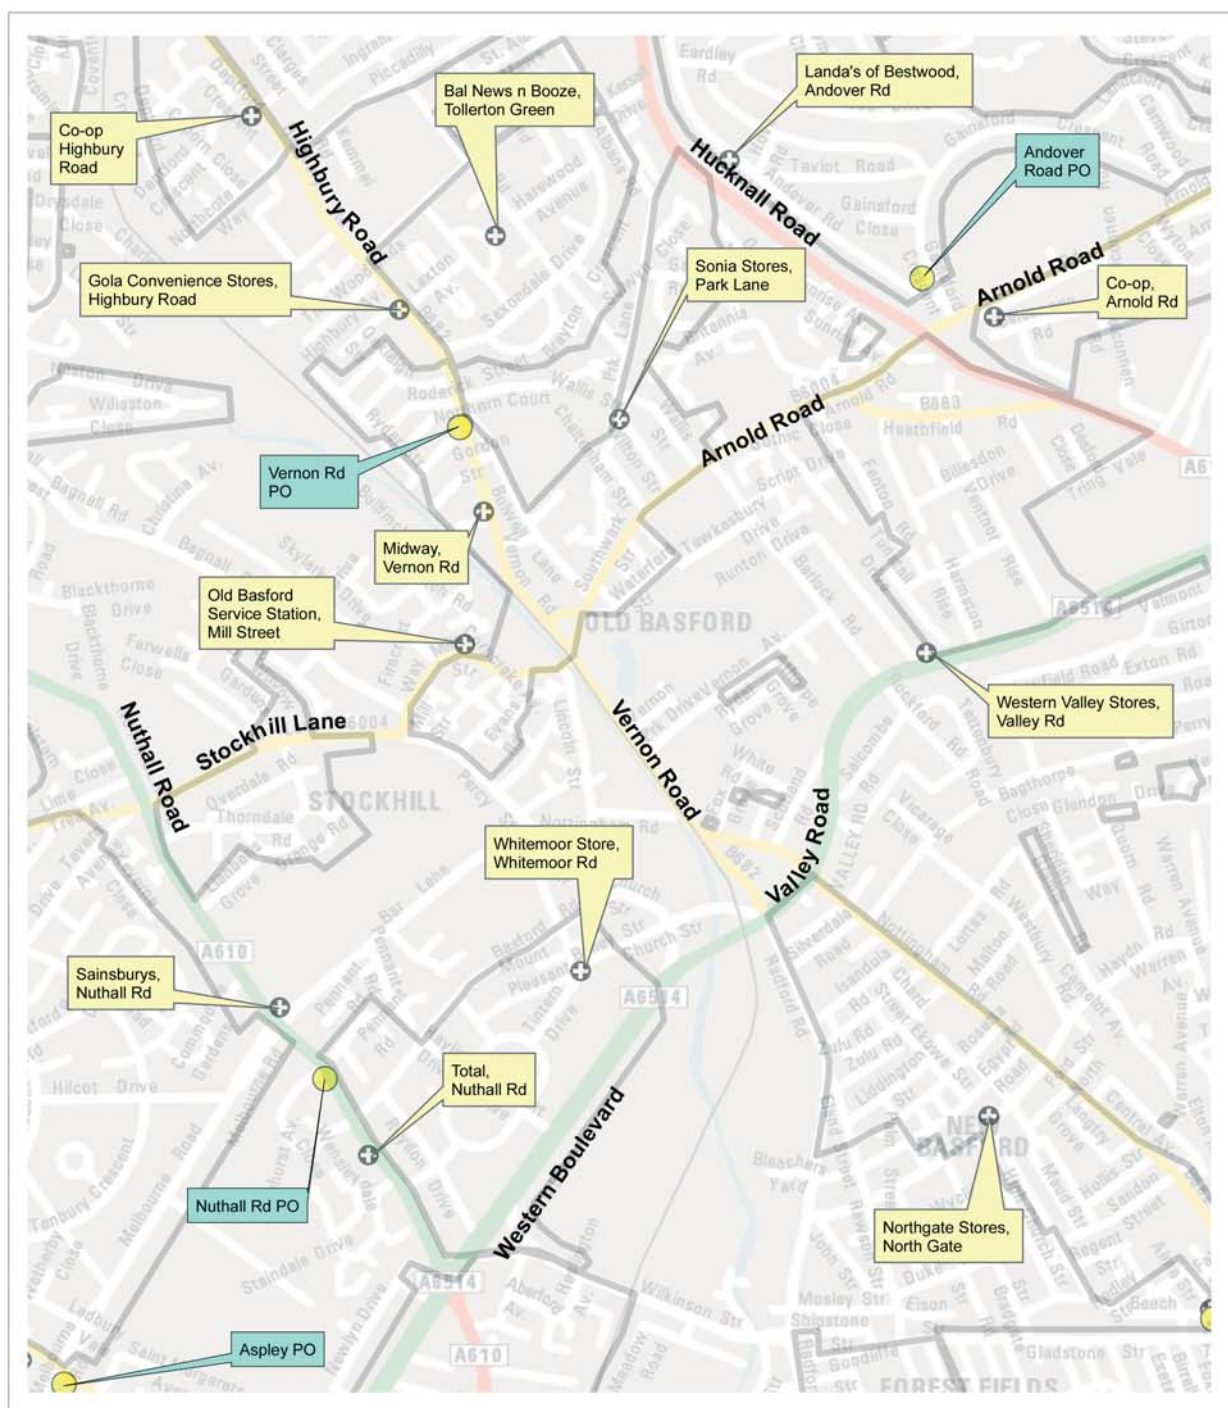

You can pay your rent or council tax at any of these locations

Title: Where to Pay Your Rent in Old Highbury Vale, Hollydene, Basford, Heathfield, Stockhill, Old Basford, New Basford & Whitemoor North

Legend

- Housing Offices
- Post Offices
- Pay Point Outlets

Scale: 1:10,000

You can pay your Rent and Council Tax free of charge at any of these Paypoint Shops or Post Offices using the barcode on your rent card or bill.

Paying in this way costs us less and puts your rent money to better use.