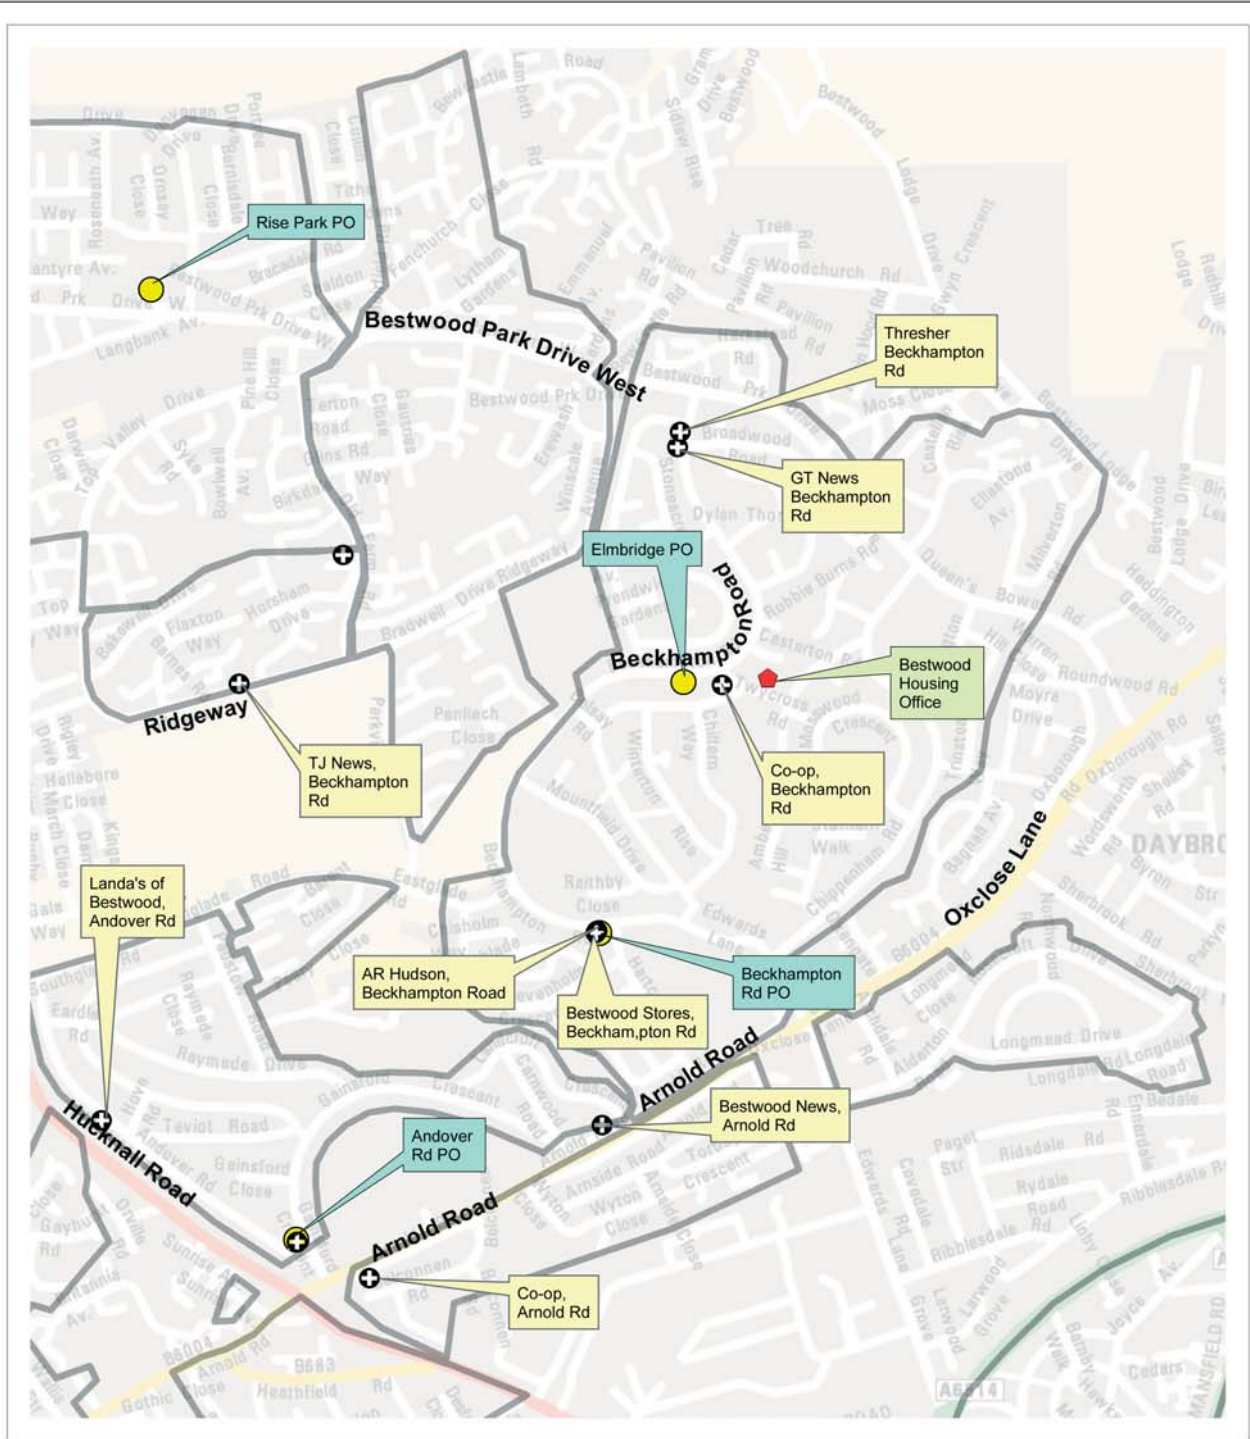

You can pay your rent or council tax at any of these locations

Title: Where to Pay Your Rent in Top Valley East, West & South, Bestwood & Bestwood Park, Leen Valley & Edwards Lane

Legend

- ★ Housing Offices
- Post Offices
- + Pay Point Outlets

0 187.5 375 750 Meters

Scale: 1:10,000

You can pay your Rent and Council Tax free of charge at any of these Paypoint Shops or Post Offices using the barcode on your rent card or bill.

Paying in this way costs us less and puts your rent money to better use.