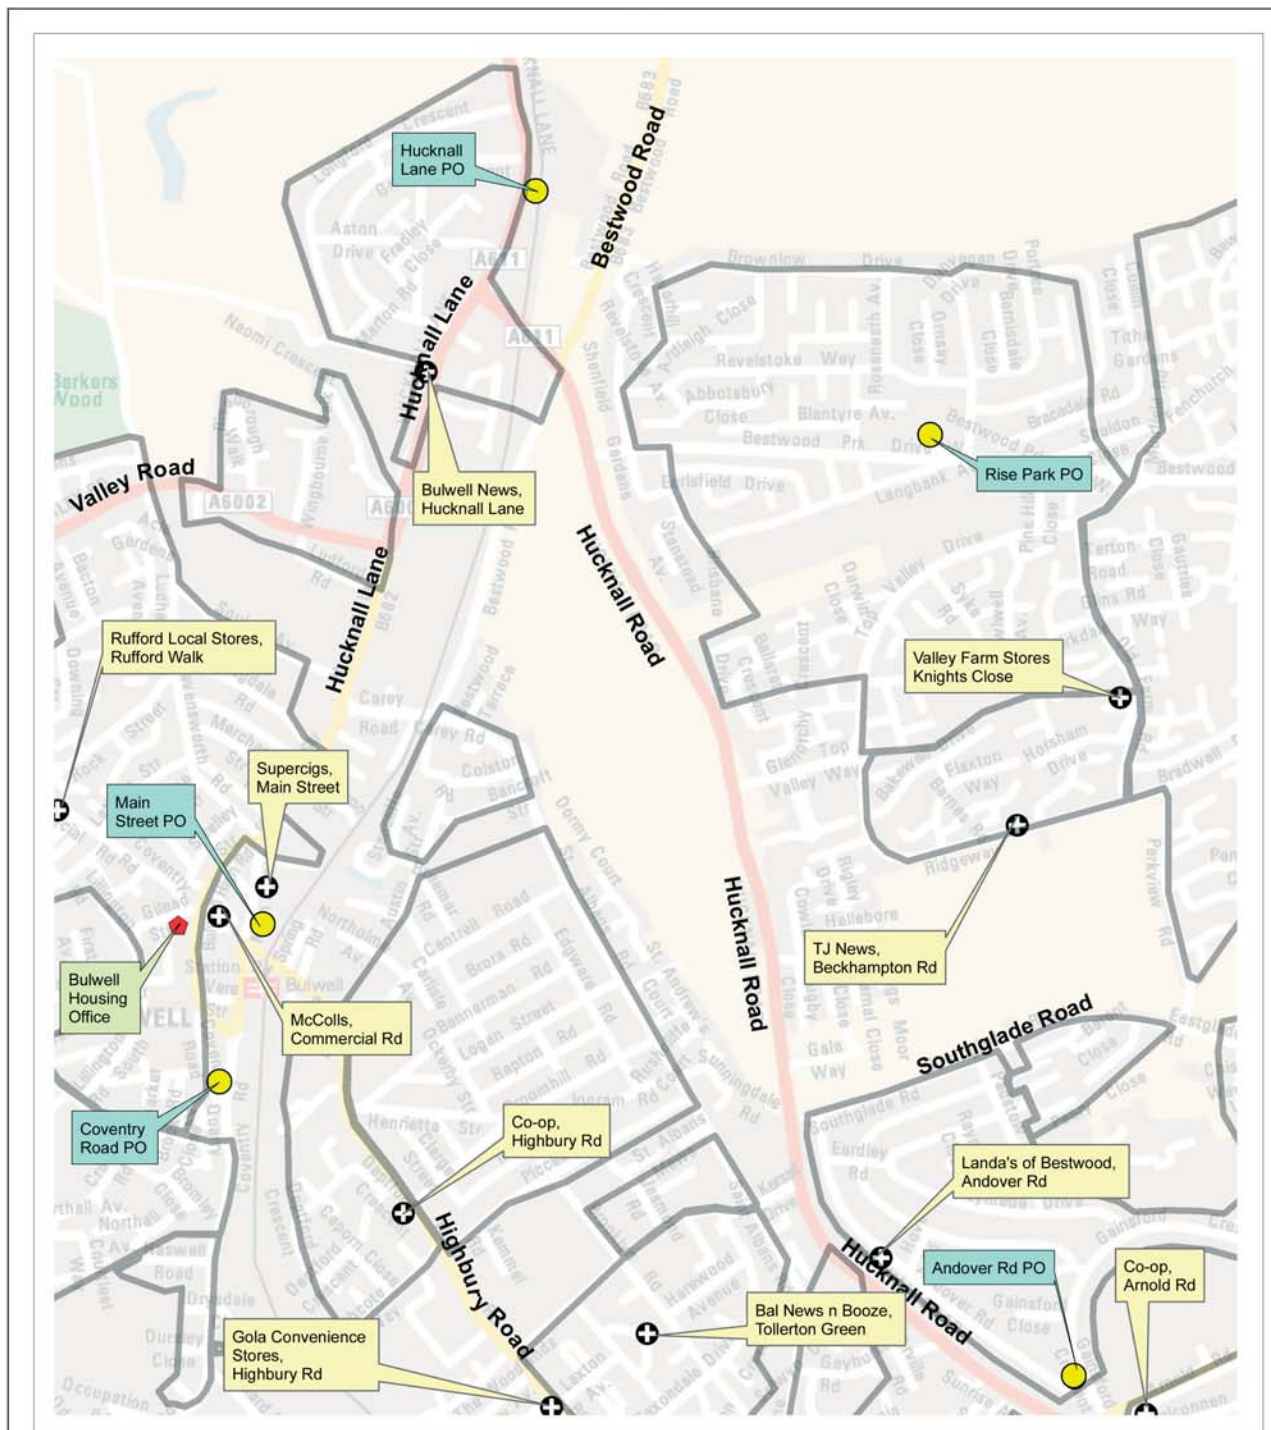

You can pay your rent or council tax at any of these locations

Title: Where to Pay Your Rent in Bulwell Hall, Squires Avenue, Top Valley North & West, Austin Street, Cantrell Road, New Highbury Vale, Cinderhill and Bestwood

Legend

- Bulwell Housing Office
- Post Offices
- Pay Point Outlets

0 195 390 780 Meters

Scale: 1:10,000

You can pay your Rent and Council Tax free of charge at any of these Paypoint Shops or Post Offices using the barcode on your rent card or bill.

Paying in this way costs us less and puts your rent money to better use.