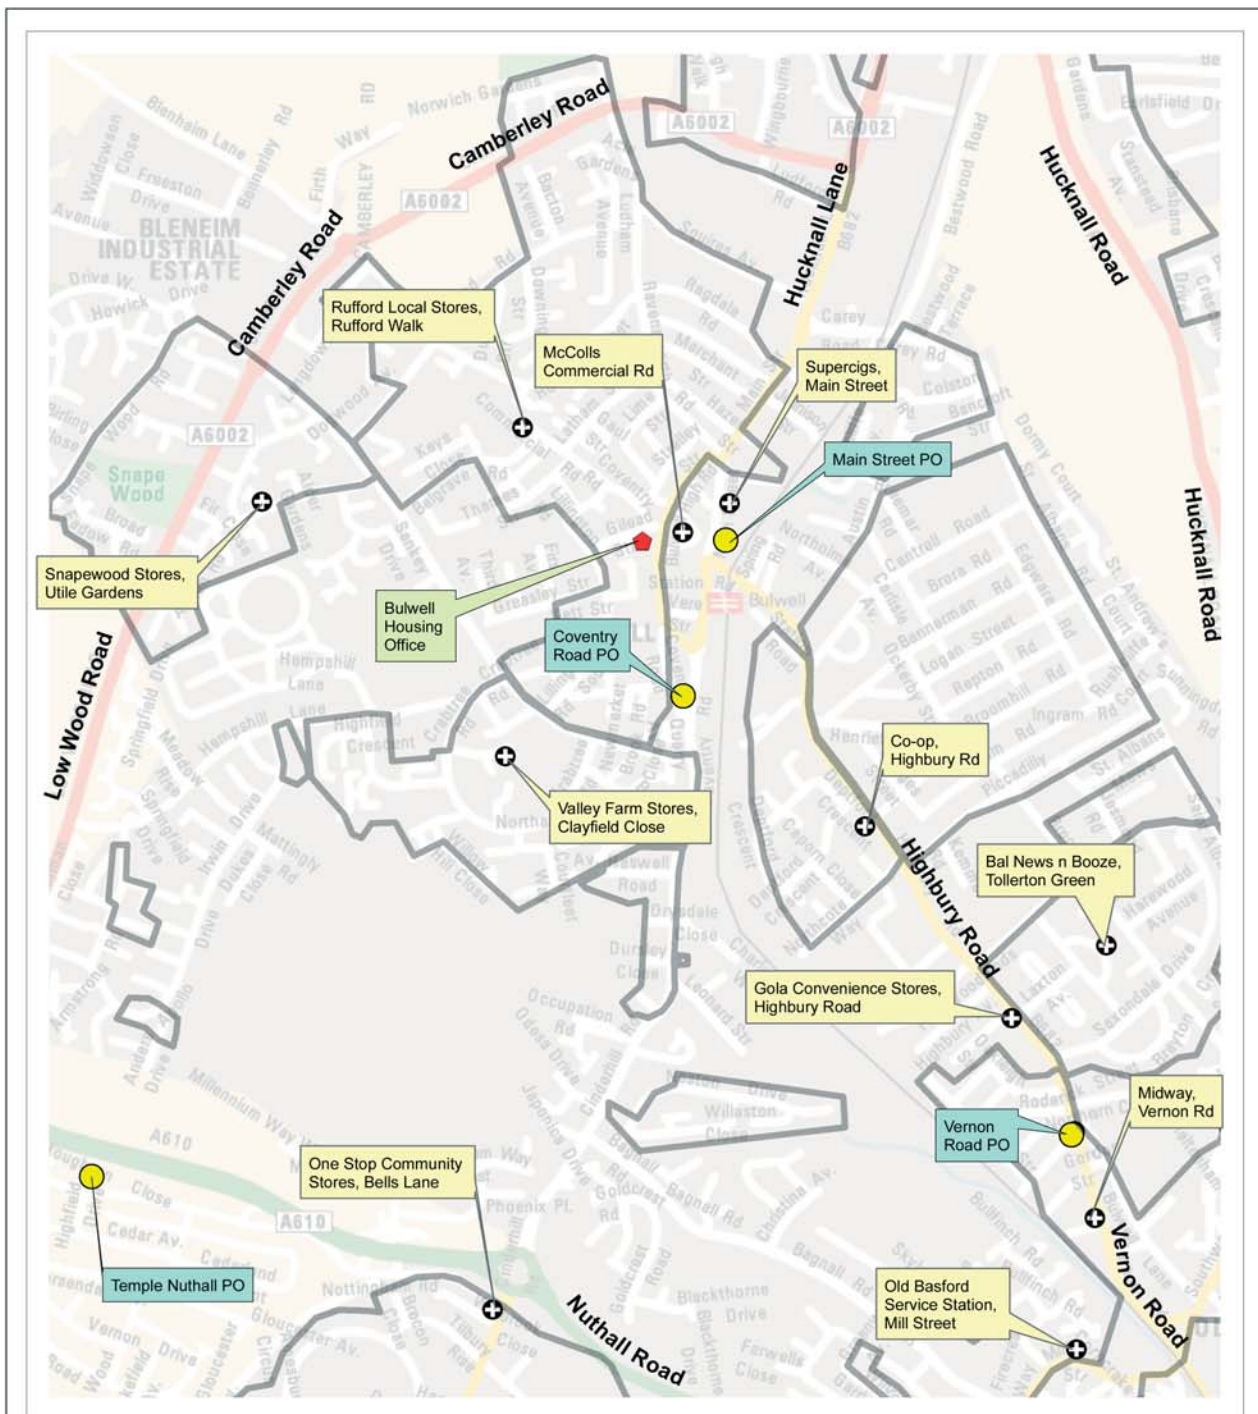

You can pay your rent or council tax at any of these locations

Title: Where to Pay Your Rent in Central Bulwell, Snape Wood, Crabtree Farm, Cinderhill, Cantrell Road, Hollydene, Austin Street & New Highbury Vale

Legend

- Housing Offices
- Pay Point Outlets
- Post Offices

0 195 390 780 Meters

Scale: 1:10,000

You can pay your Rent and Council Tax free of charge at any of these Paypoint Shops or Post Offices using the barcode on your rent card or bill.

Paying in this way costs us less and puts your rent money to better use.