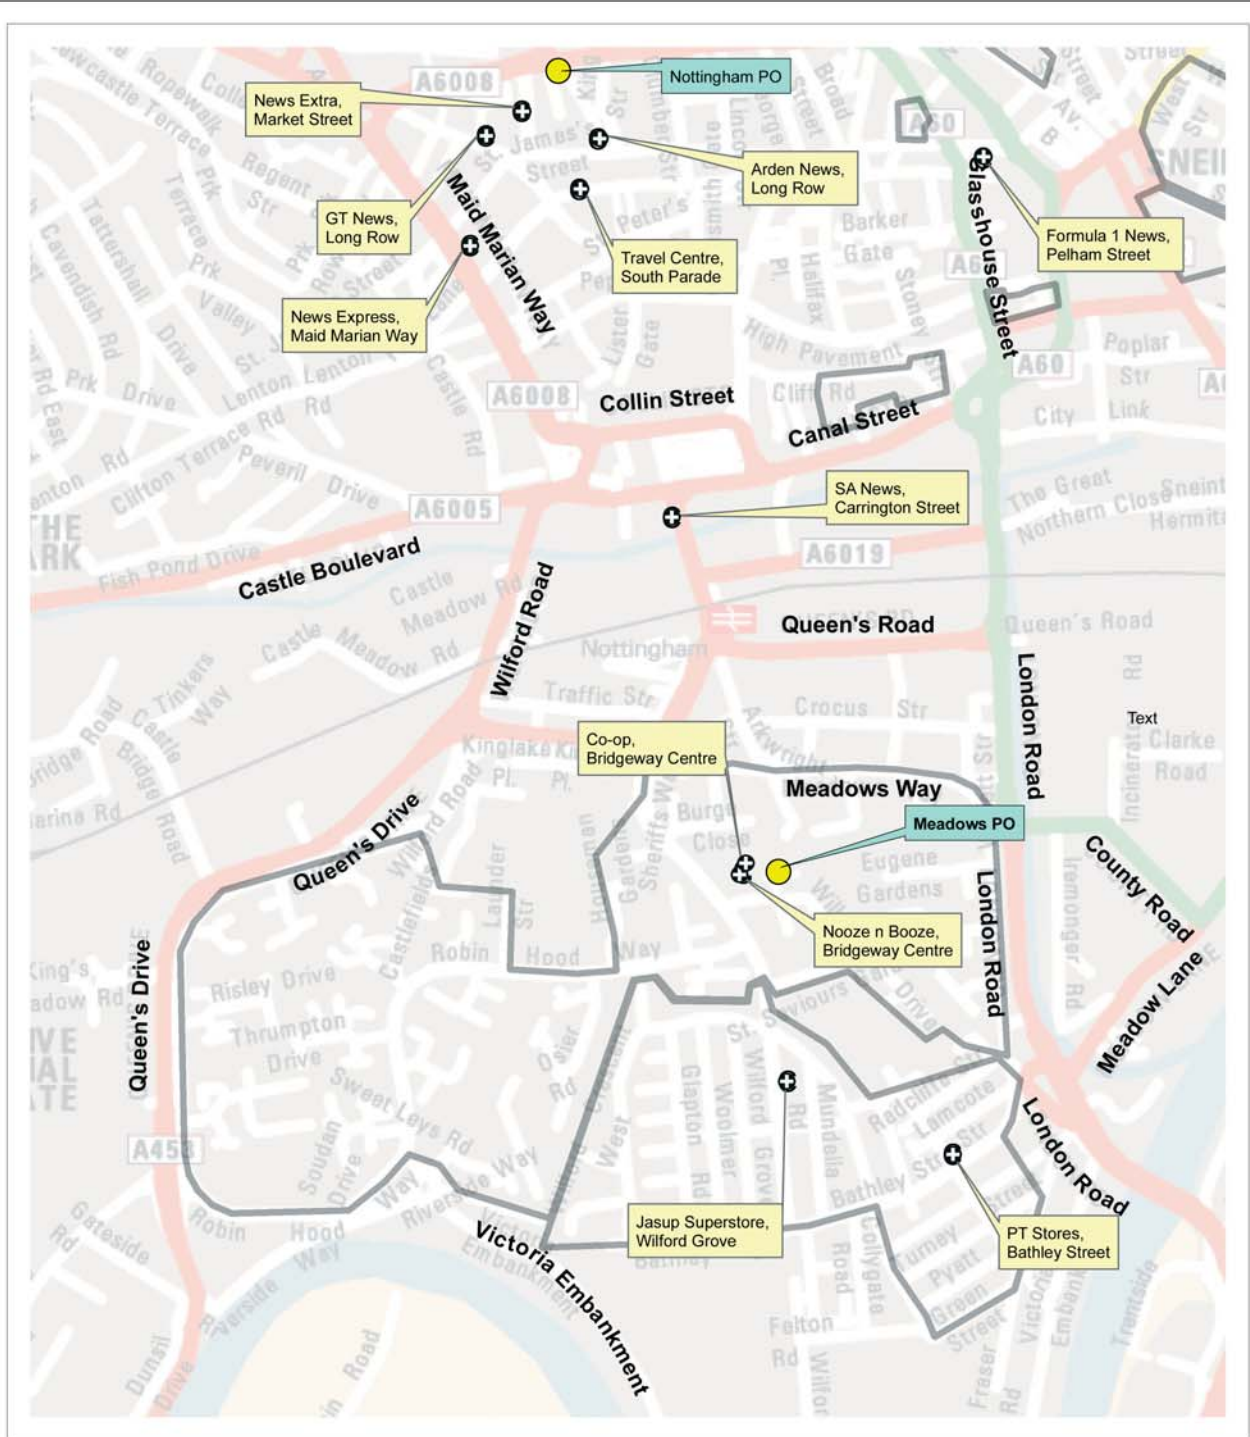

You can pay your rent or council tax at any of these locations

Title: Where to Pay Your Rent in The Meadows

Legend

- Housing Offices
- + Pay Point Outlets
- Post Offices

Scale: 1:7,500

You can pay your Rent and Council Tax free of charge at any of these Paypoint Shops or Post Offices using the barcode on your rent card or bill.

Paying in this way costs us less and puts your rent money to better use.