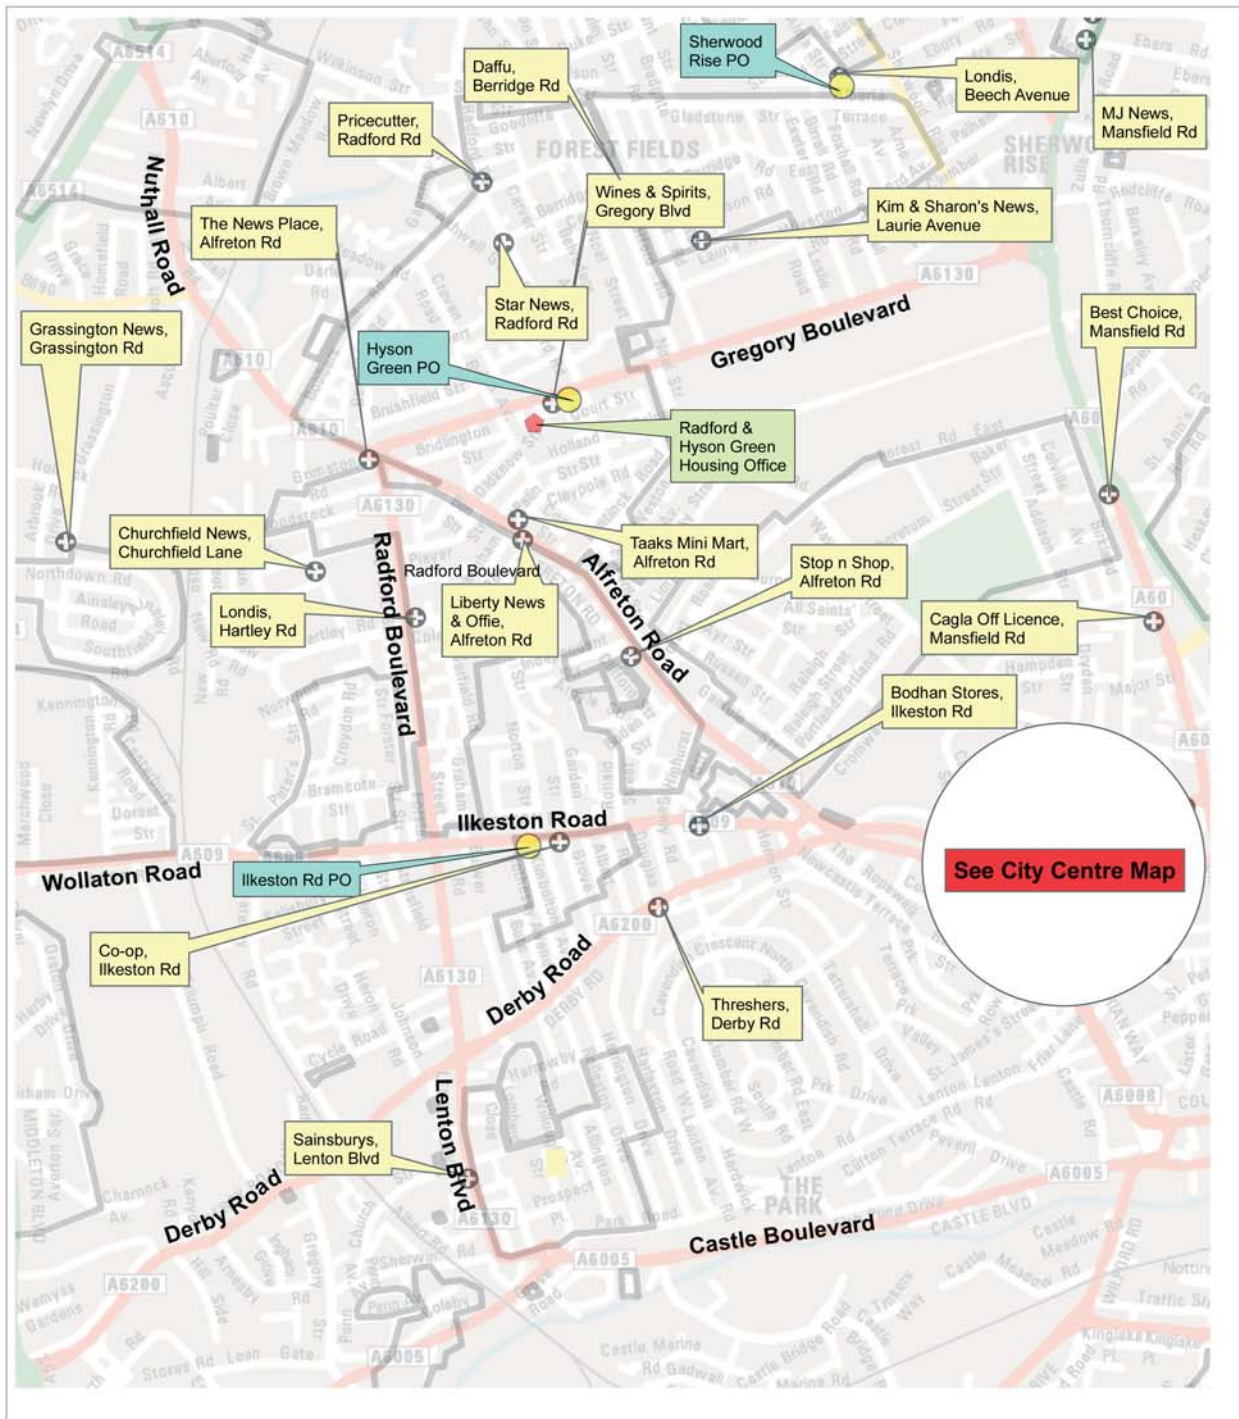

You can pay your rent or council tax at any of these locations

Title: Where to Pay Your Rent in Whitmoor South, Forest Fields, Ashwell, Hyson Green, Bobbers Mill, Woodlands, St Peters, Radford, Arboretum, Lenton, Wollaton, Willoughby Street, Abbey Bridge & Penn Avenue

Legend

- Housing Offices
- Post Offices
- ⊕ Pay Point Outlets

0 220 440 880 Meters

Scale: 1:11,000

You can pay your Rent and Council Tax free of charge at any of these Paypoint Shops or Post Offices using the barcode on your rent card or bill.

Paying in this way costs us less and puts your rent money to better use.