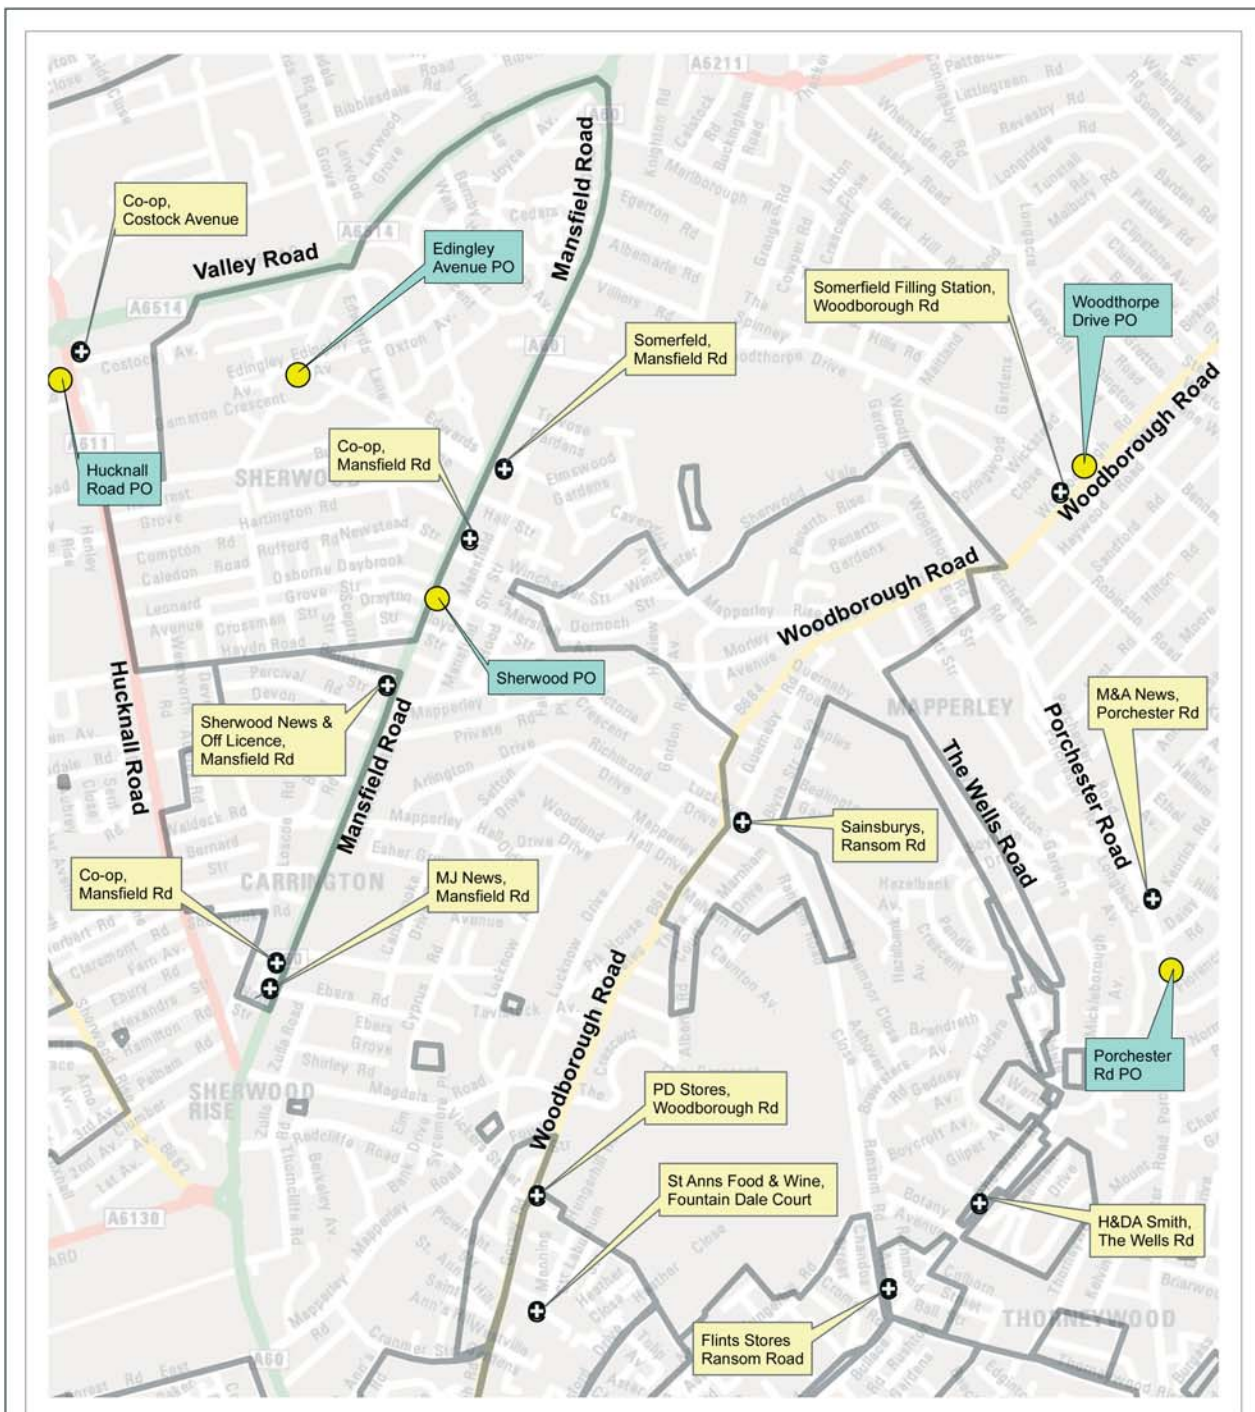

You can pay your rent or council tax at any of these locations

Title: Where to Pay Your Rent in Sherwood, Mapperley, Pearmain Drive, Carrington, Kildare & Kingsthorpe and Woodthorpe & Winchester

Legend

- Housing Offices
- Pay Point Outlets
- Post Offices

0 215 430 860 Meters

Scale: 1:11,000

You can pay your Rent and Council Tax free of charge at any of these Paypoint Shops or Post Offices using the barcode on your rent card or bill.

Paying in this way costs us less and puts your rent money to better use.