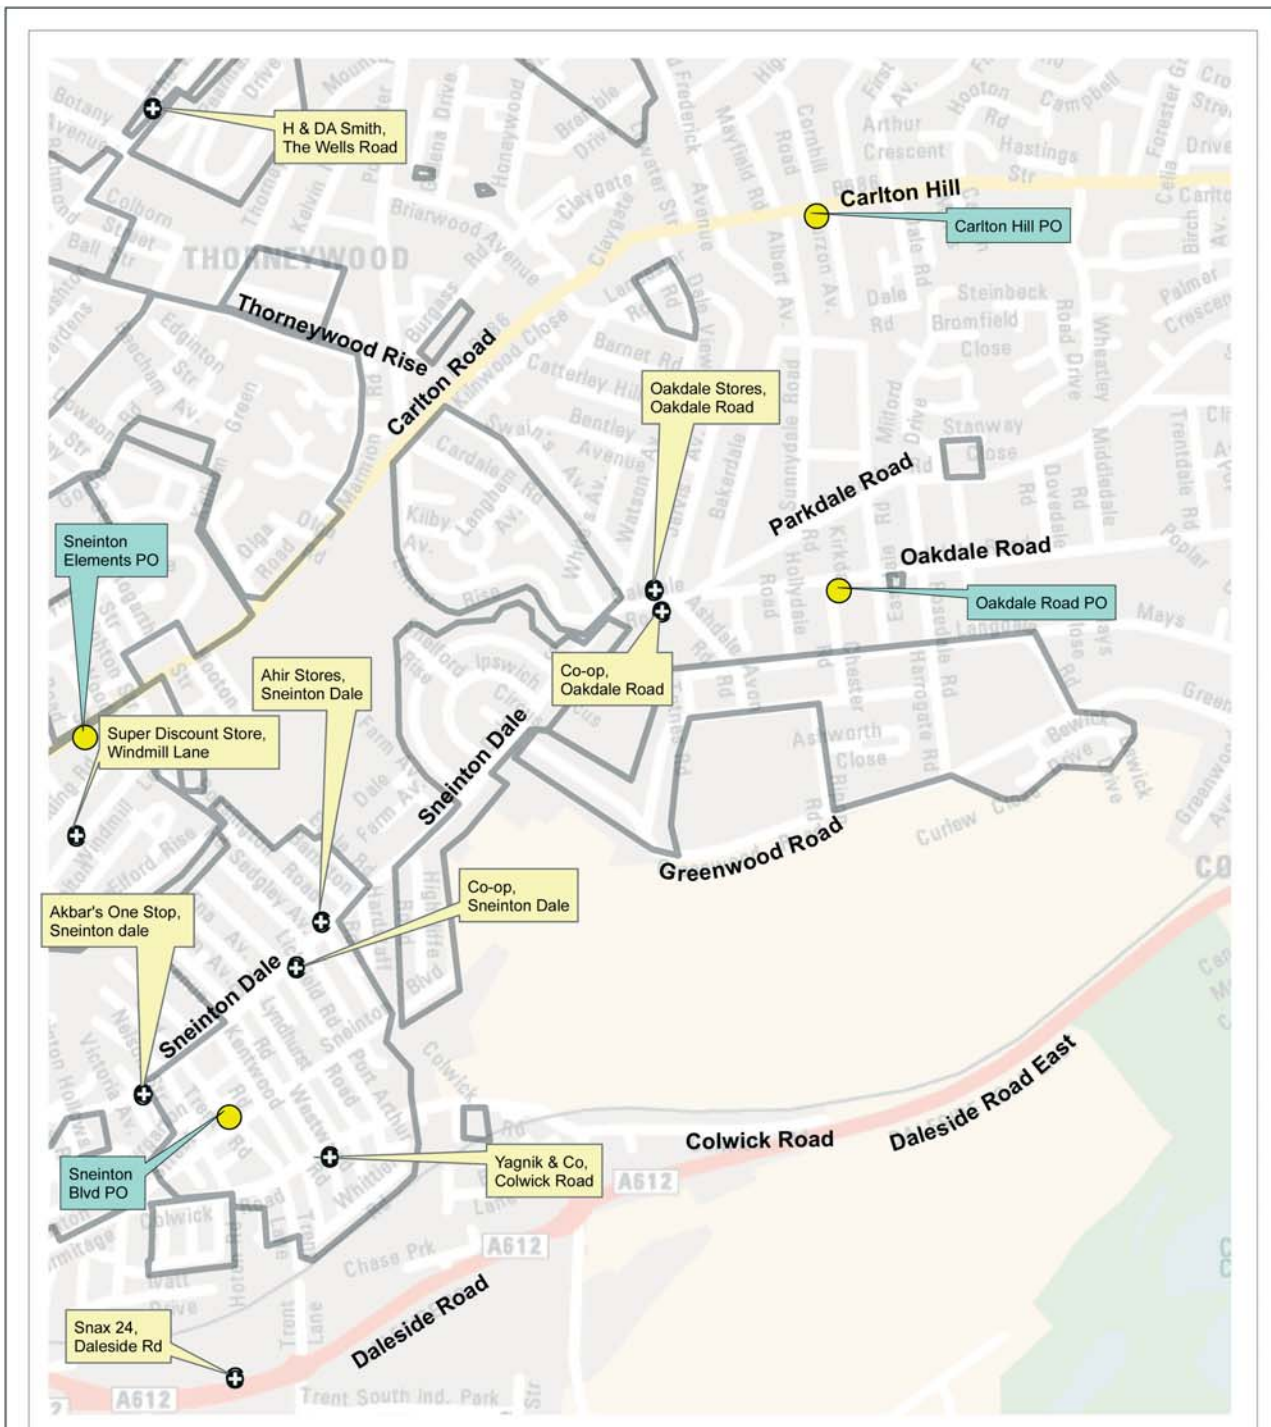

You can pay your rent or council tax at any of these locations

Title:Where to Pay Your Rent in Colwick, Sneinton, Cardale & Bakersfield

Legend

- Housing Offices
- Pay Point Outlets
- Post Offices

Scale: 1:8,500

You can pay your Rent and Council Tax free of charge at any of these Paypoint Shops or Post Offices using the barcode on your rent card or bill.

Paying in this way costs us less and puts your rent money to better use.