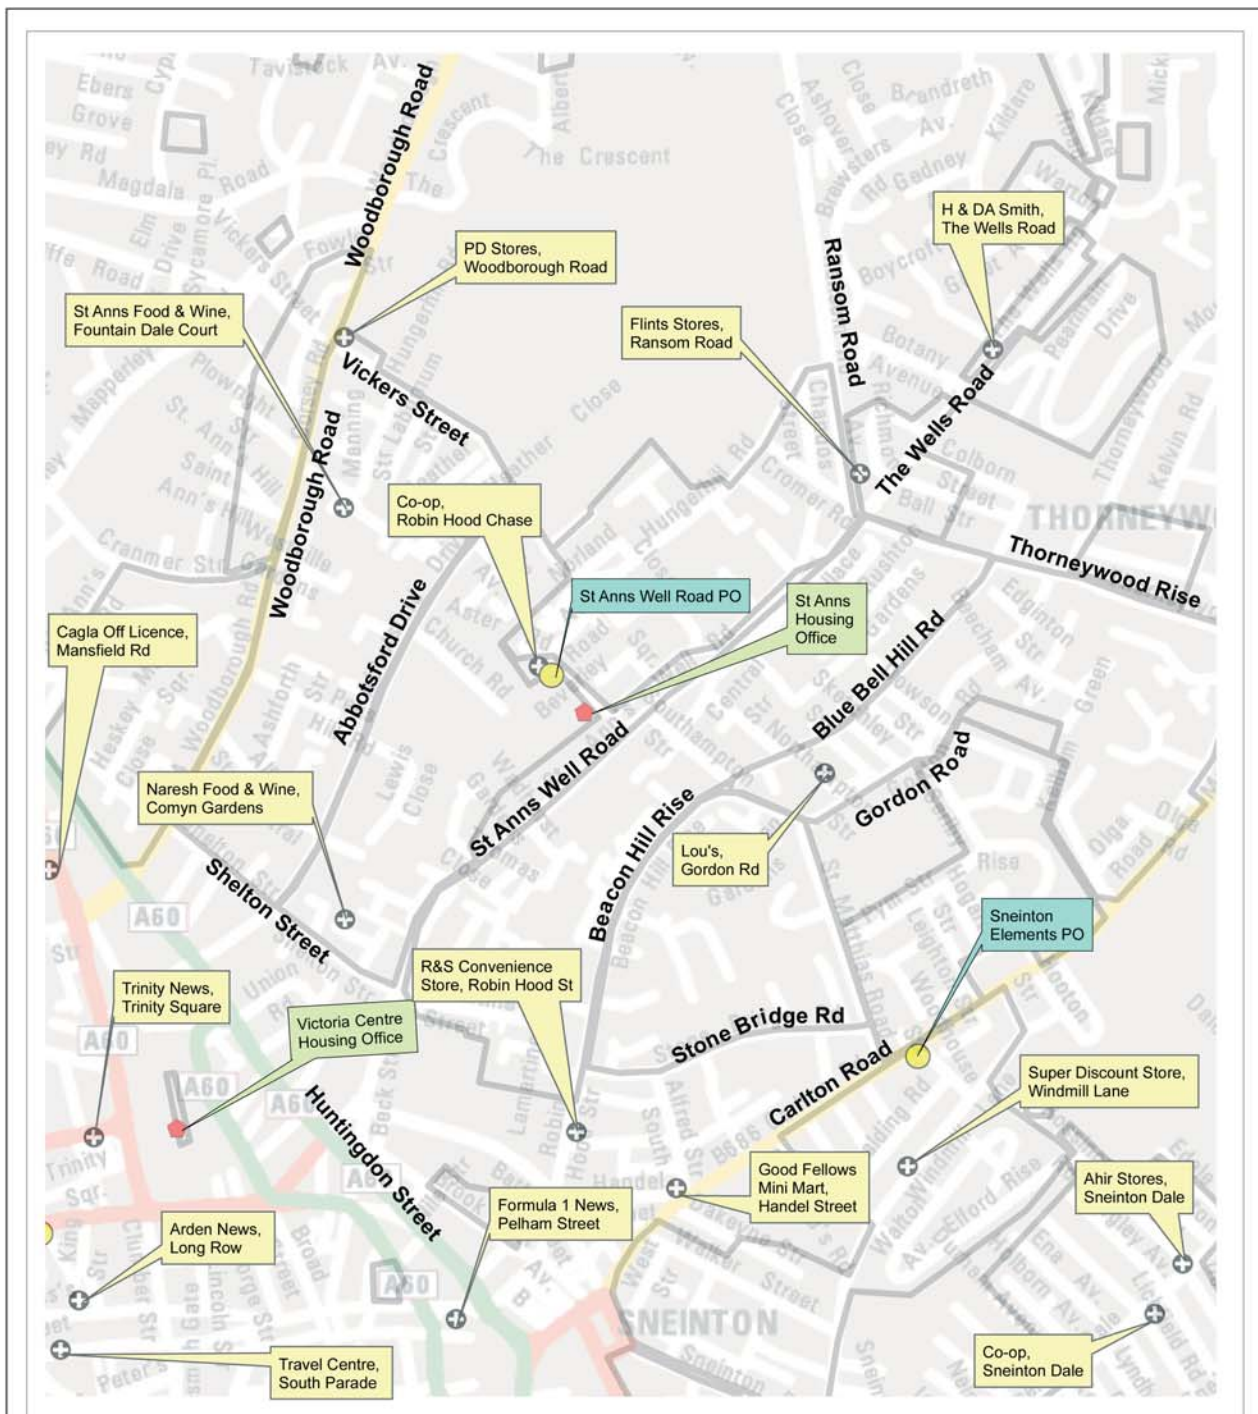

You can pay your rent or council tax at any of these locations

Title: Where to Pay Your Rent in St Anns, Woodborough Road, Marmion Road, Porchester, St Matthias Road, Robin Hood Chase, Marple Square, Stonebridge and Windmill Lane

Legend

- Housing Offices
- Pay Point Outlets
- Post Offices

Scale: 1:7,500

You can pay your Rent and Council Tax free of charge at any of these Paypoint Shops or Post Offices using the barcode on your rent card or bill.

Paying in this way costs us less and puts your rent money to better use.